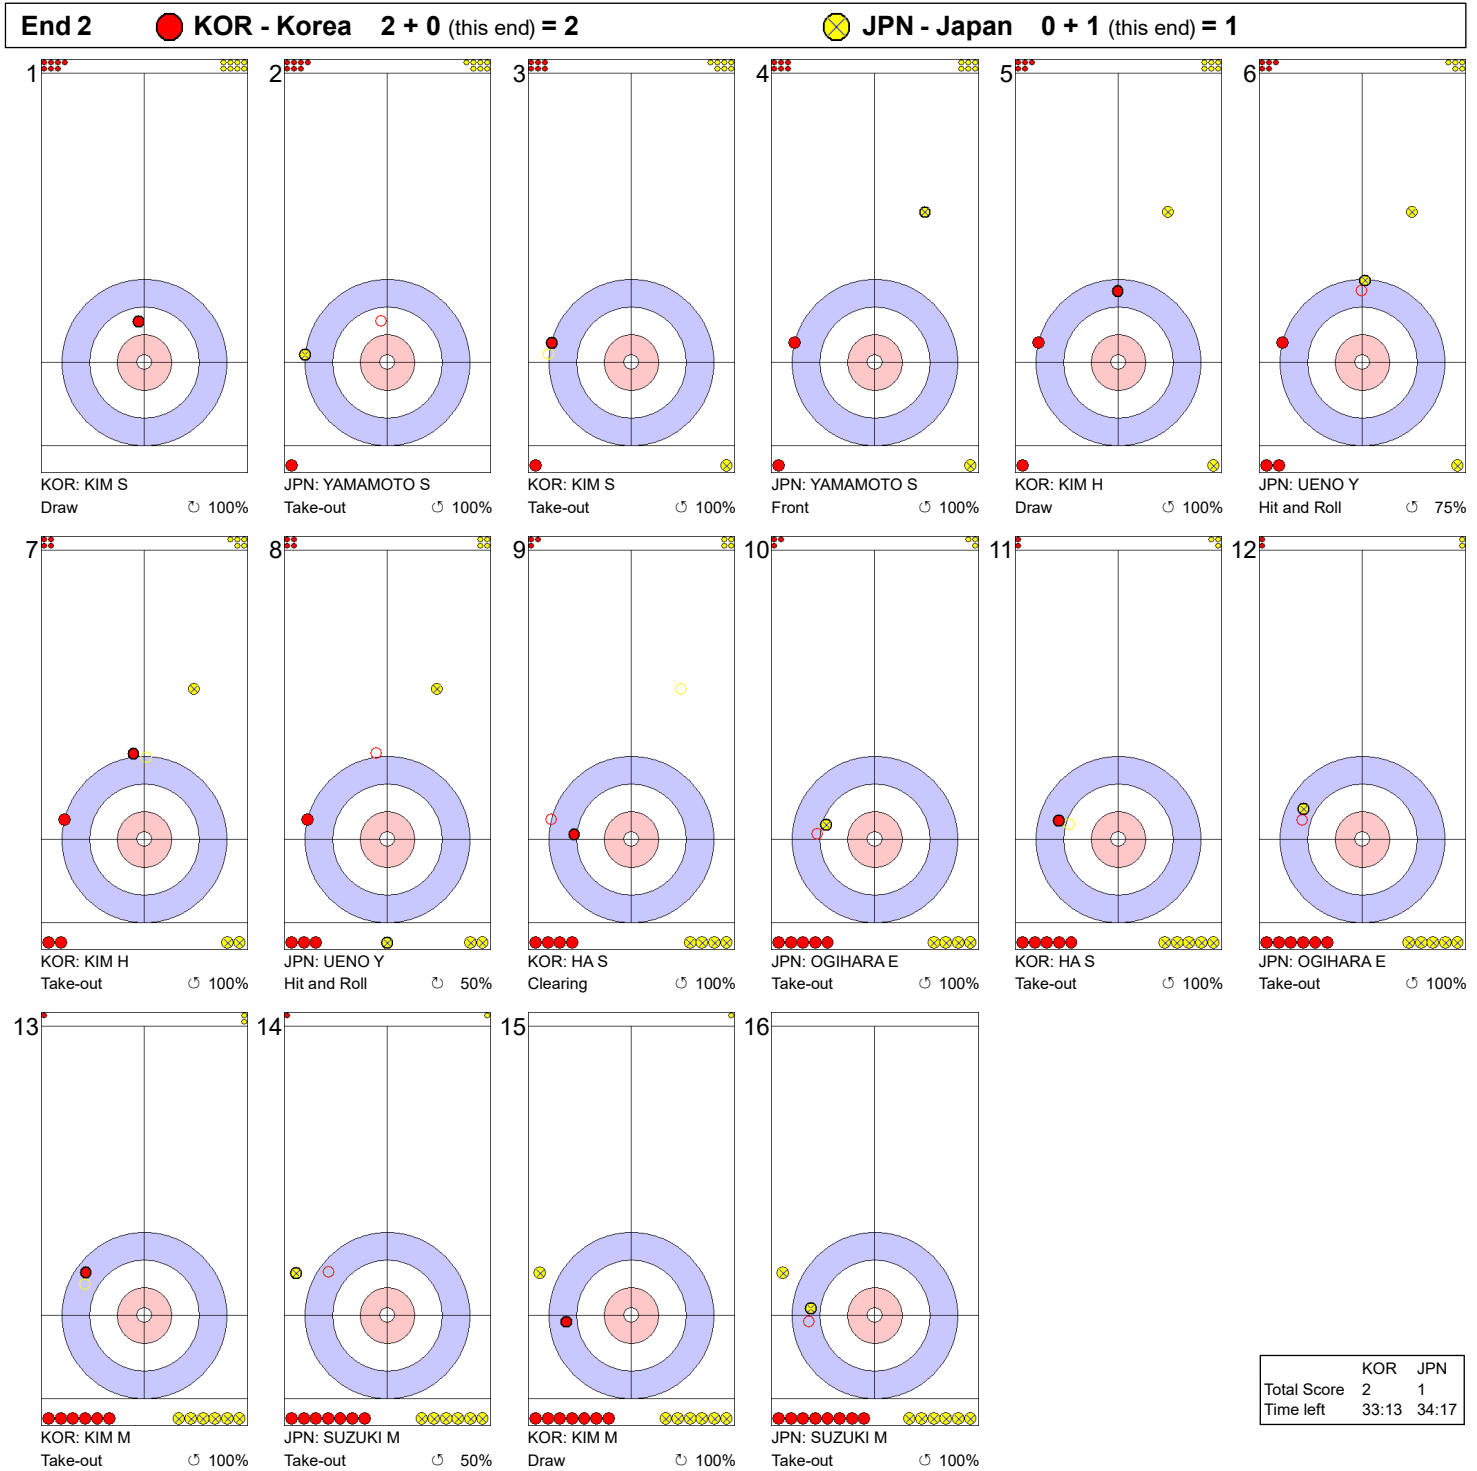

WJCC 2020
Krasnoyarsk, Russia

FRI 21 FEB 2020
Start Time 19:00

World Junior Curling Championships 2020
Crystal Ice Arena
Women

Semi-final - Sheet B

Game - Shot by Shot

End 1 ● **KOR - Korea** 0 + 2 (this end) = 2 ⊗ **JPN - Japan** 0 + 0 (this end) = 0

	KOR	JPN
Total Score	2	0
Time left	35:41	36:08

Legend:
 ↻ Clockwise ↺ Counter-clockwise - Not considered

Game - Shot by Shot

Legend:
 ↻ Clockwise ↺ Counter-clockwise - Not considered

Game - Shot by Shot

End 3 ● **KOR - Korea** 2 + 1 (this end) = 3 ● **JPN - Japan** 1 + 0 (this end) = 1

	KOR	JPN
Total Score	3	1
Time left	29:21	30:43

Legend:
 ↻ Clockwise ↺ Counter-clockwise - Not considered

Game - Shot by Shot

	KOR	JPN
Total Score	3	2
Time left	26:31	27:24

Legend:
 ⌚ Clockwise ⌚ Counter-clockwise - Not considered

Game - Shot by Shot

End 5 ● **KOR - Korea** 3 + 1 (this end) = 4 ● **JPN - Japan** 2 + 0 (this end) = 2

	KOR	JPN
Total Score	4	2
Time left	21:35	22:28

Legend:
 ↻ Clockwise ↺ Counter-clockwise - Not considered