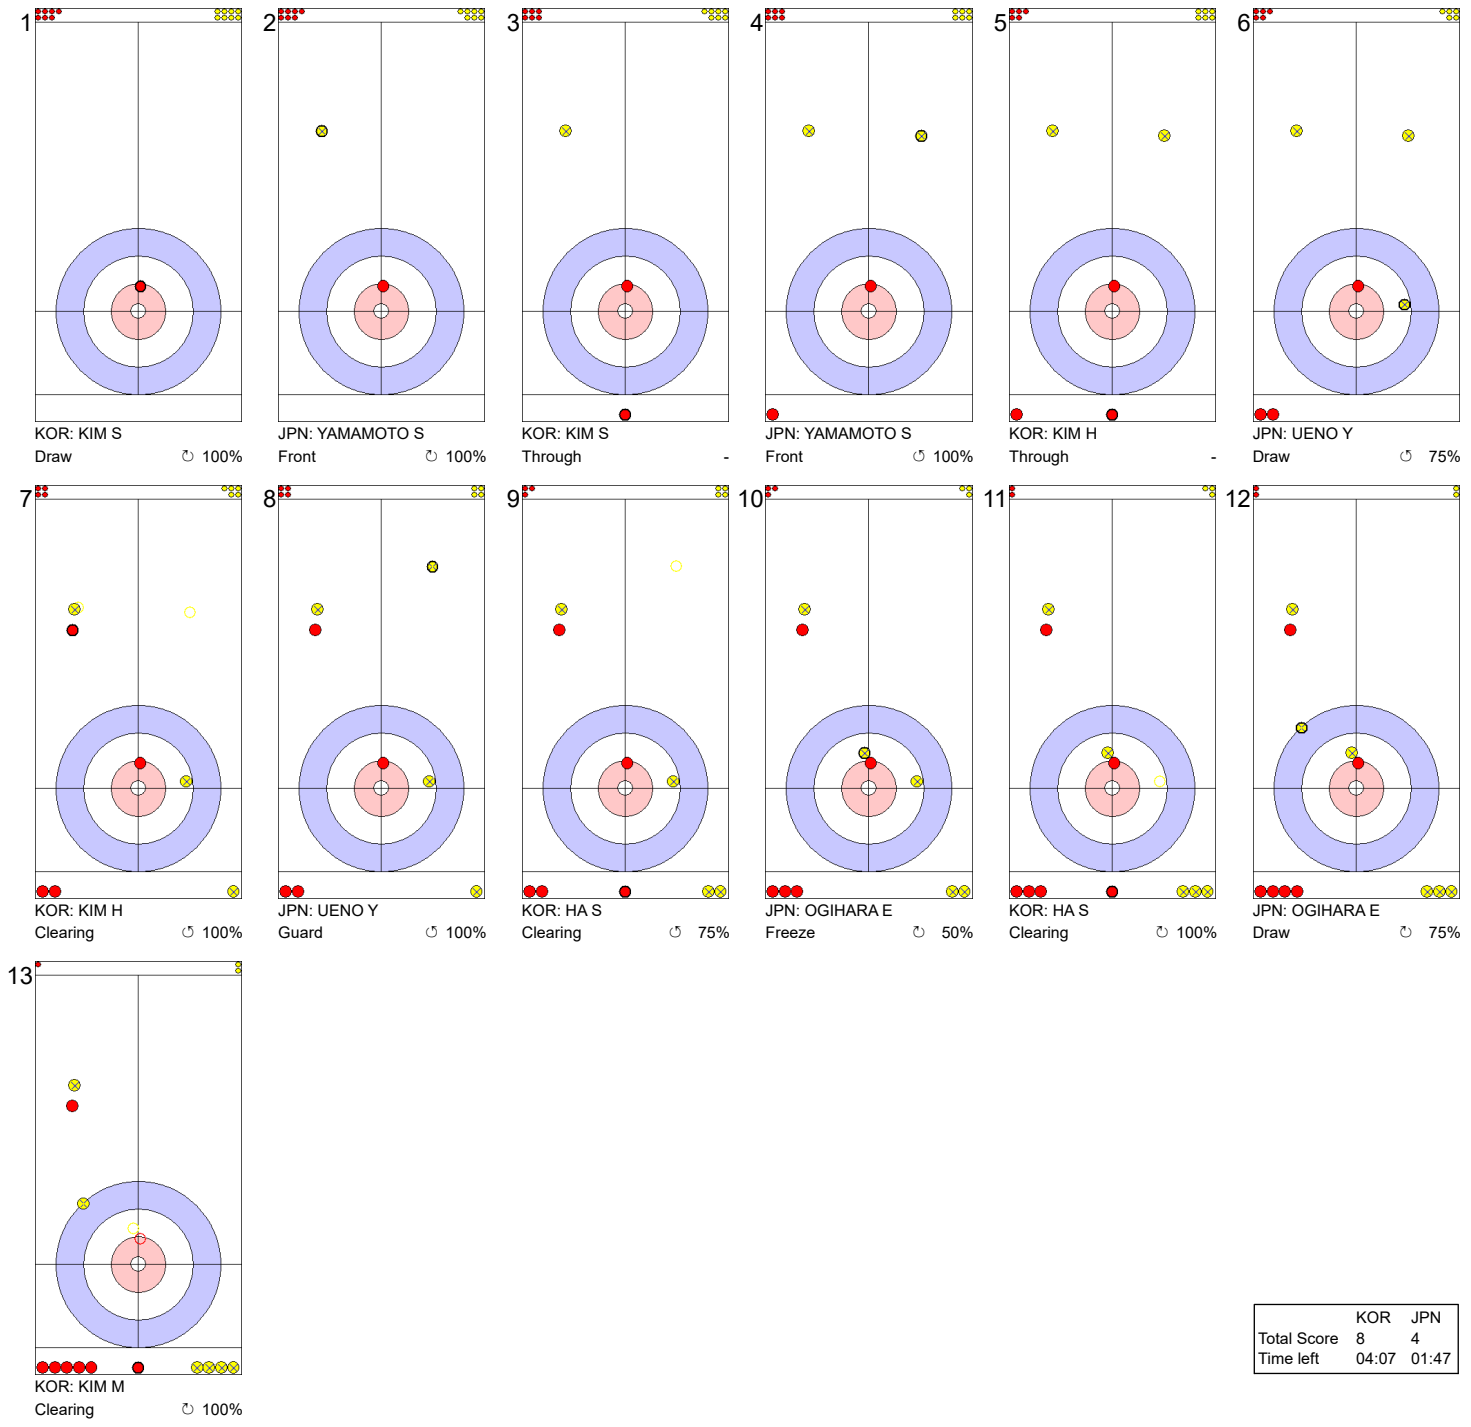

FRI 21 FEB 2020
Start Time 19:00

Semi-final - Sheet B

Game - Shot by Shot

Legend:
 ↻ Clockwise ↺ Counter-clockwise - Not considered

Game - Shot by Shot

End 8 ● **KOR - Korea** 6 + 0 (this end) = 6 ⊗ **JPN - Japan** 3 + 1 (this end) = 4

Semi-final - Sheet B

Game - Shot by Shot

End 9 ● **KOR - Korea** 6 + 2 (this end) = 8 ⊗ **JPN - Japan** 4 + 0 (this end) = 4

	KOR	JPN
Total Score	8	4
Time left	05:52	02:20

Legend:
 ↻ Clockwise ↺ Counter-clockwise - Not considered

Game - Shot by Shot

End 10 ● KOR - Korea 8 + X (this end) = 8 ⊗ JPN - Japan 4 + X (this end) = 4

Legend:
↻ Clockwise ↺ Counter-clockwise - Not considered
X Unfinished end due to concession