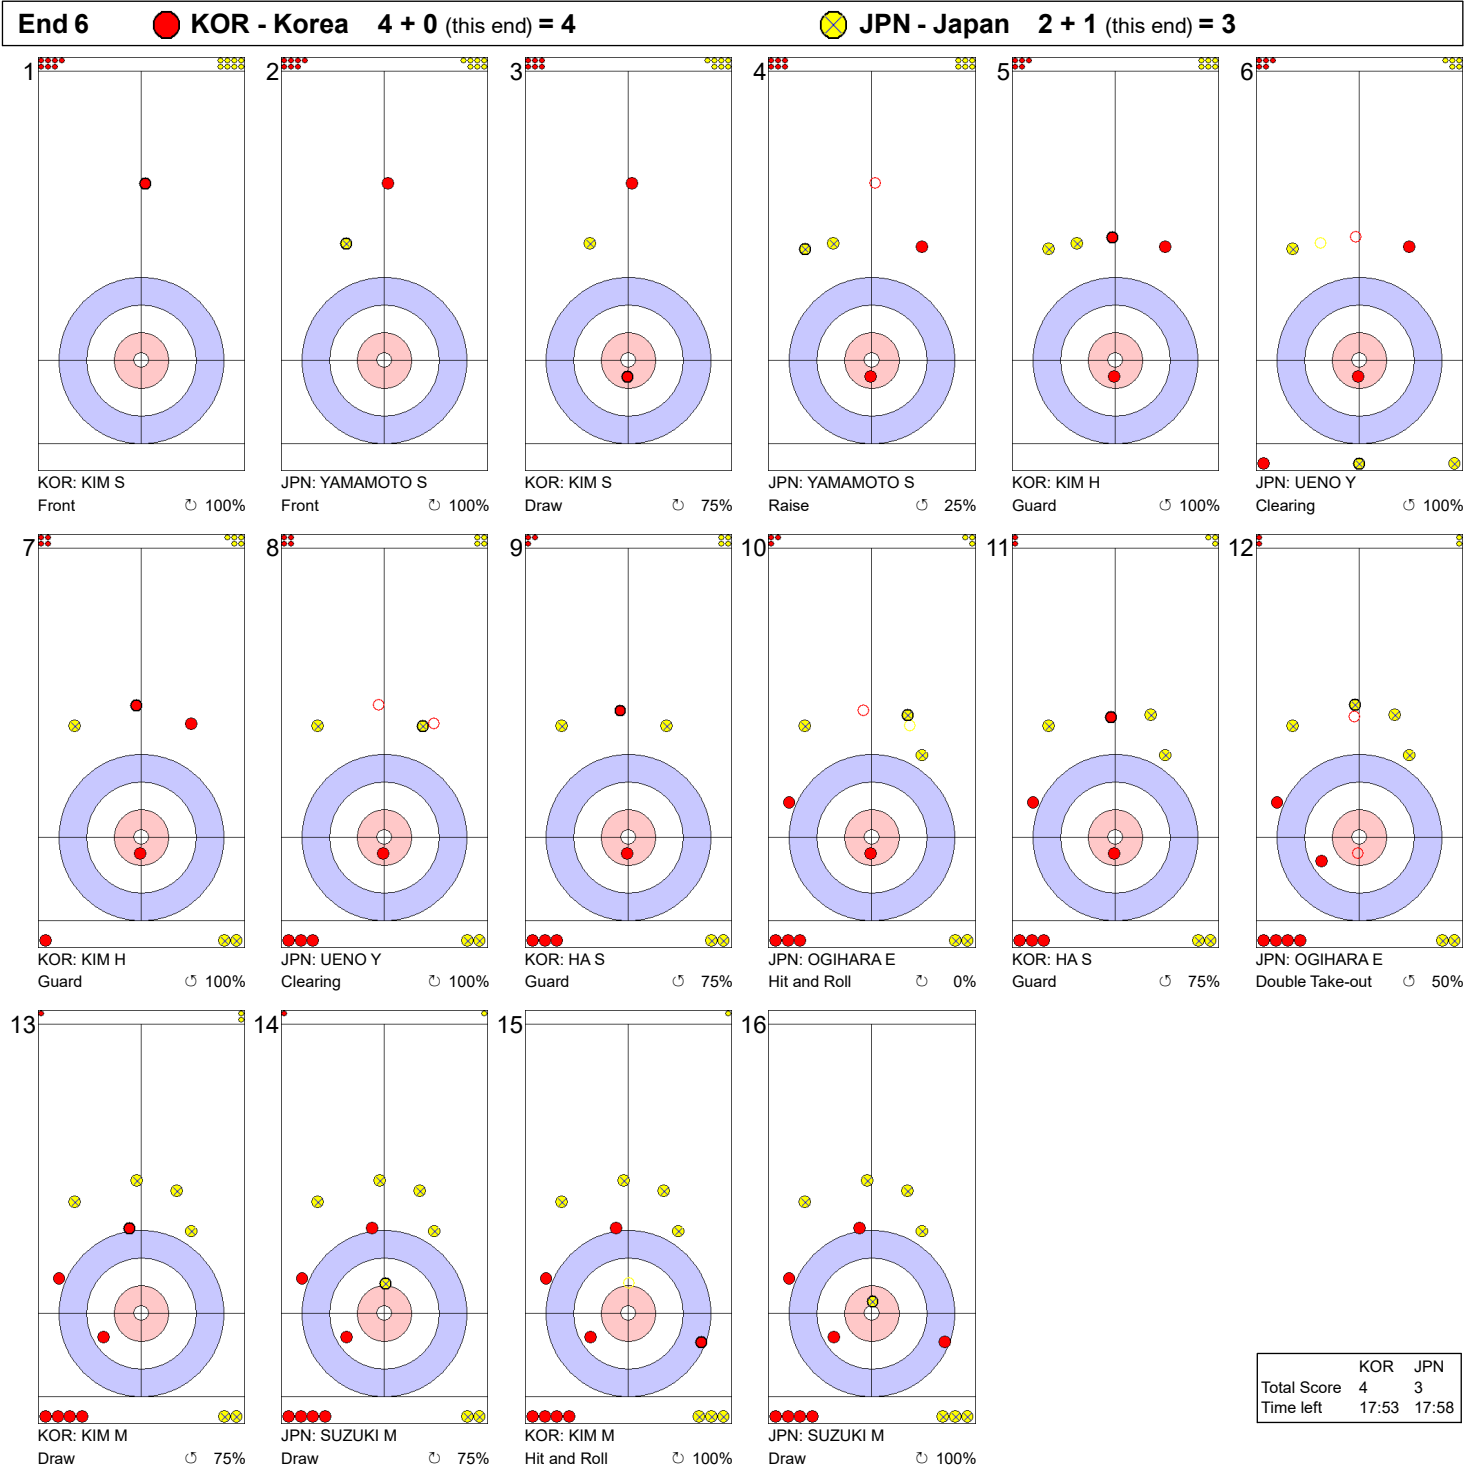

Game - Shot by Shot

	KOR	JPN
Total Score	4	3
Time left	17:53	17:58

Legend:
Clockwise
Counter-clockwise
- Not considered