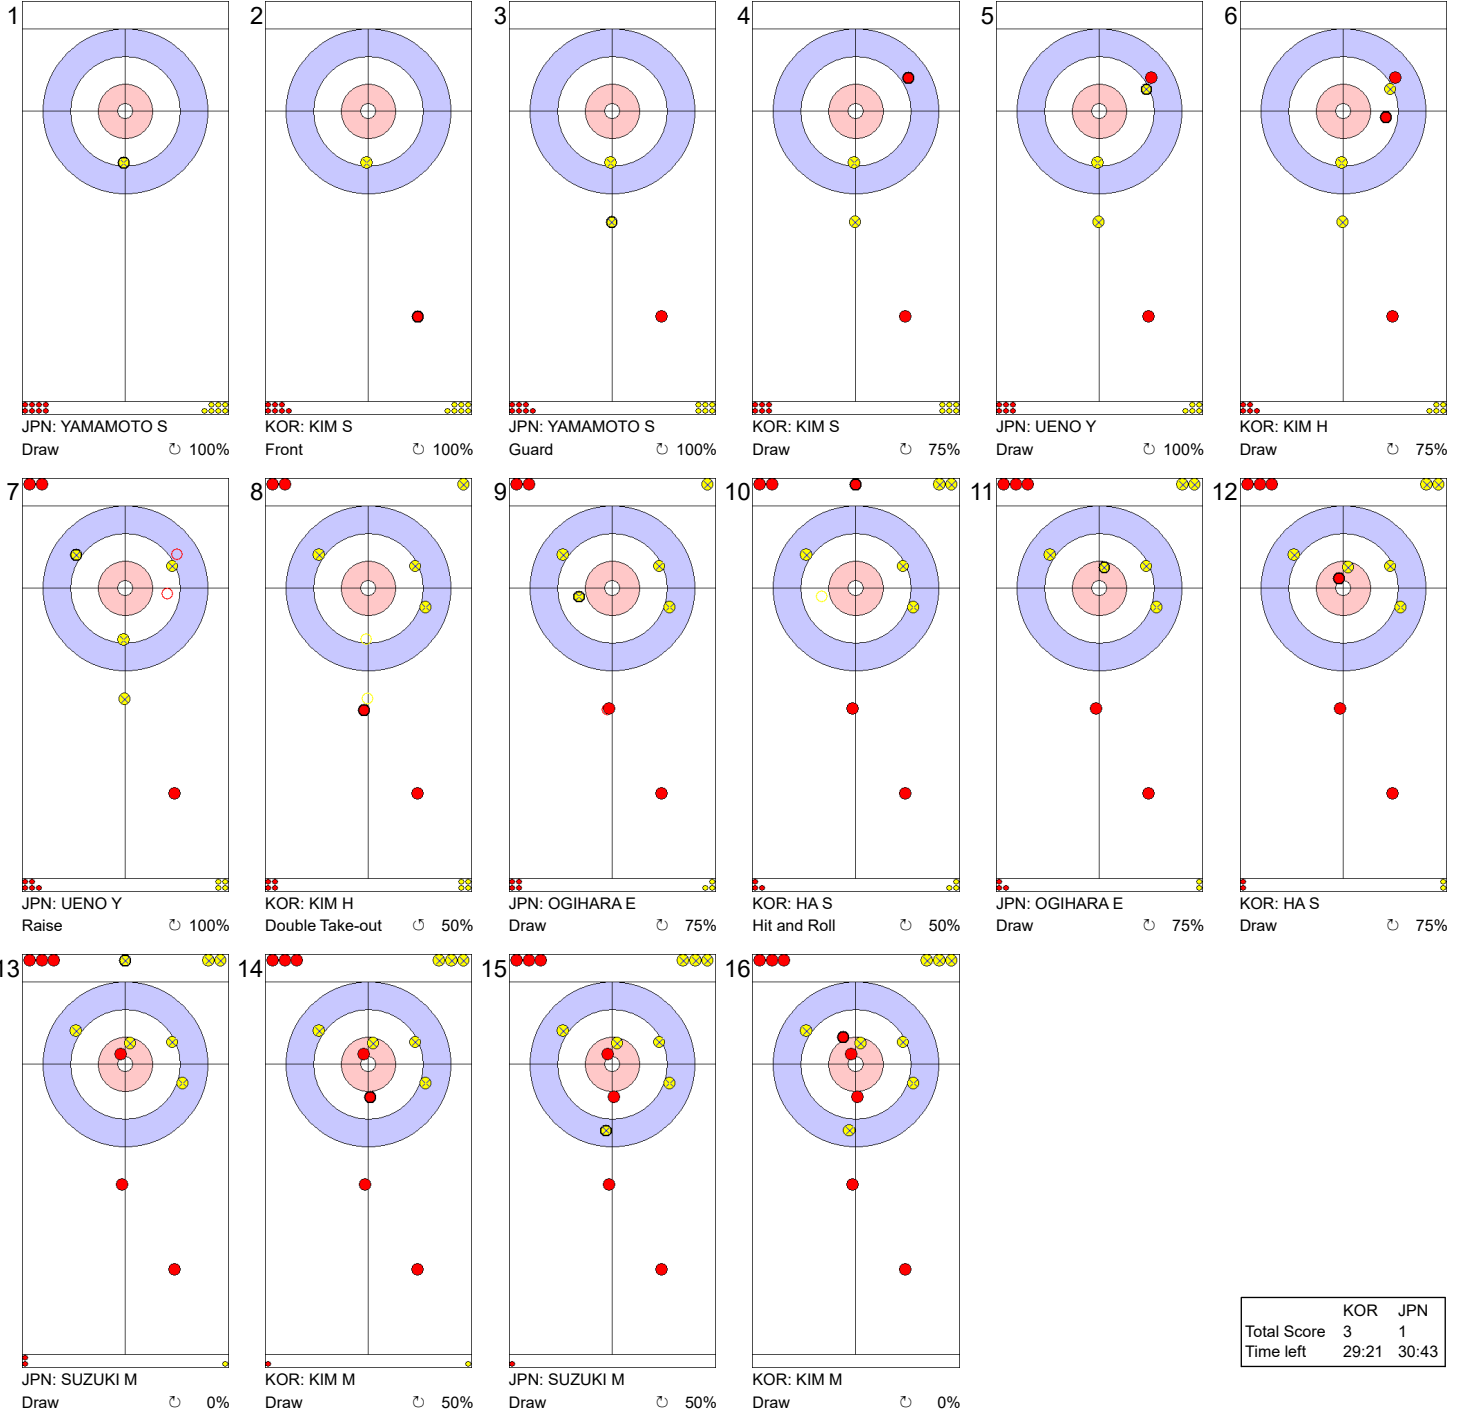

WJCC 2020
Krasnoyarsk, Russia

FRI 21 FEB 2020
Start Time 19:00

World Junior Curling Championships 2020
Crystal Ice Arena
Women

Semi-final - Sheet B

Game - Shot by Shot

End 1 ● **KOR - Korea** 0 + 2 (this end) = 2 ⊗ **JPN - Japan** 0 + 0 (this end) = 0

	KOR	JPN
Total Score	2	0
Time left	35:41	36:08

Legend:
 ↻ Clockwise ↺ Counter-clockwise - Not considered

Game - Shot by Shot

Legend:
 ↻ Clockwise ↺ Counter-clockwise - Not considered

Game - Shot by Shot

End 3 ● **KOR - Korea** 2 + 1 (this end) = 3 ● **JPN - Japan** 1 + 0 (this end) = 1

	KOR	JPN
Total Score	3	1
Time left	29:21	30:43

Legend:
 ↻ Clockwise ↺ Counter-clockwise - Not considered

Game - Shot by Shot

	KOR	JPN
Total Score	3	2
Time left	26:31	27:24

Legend:
 ⌚ Clockwise ⌚ Counter-clockwise - Not considered

Game - Shot by Shot

End 5 ● **KOR - Korea** 3 + 1 (this end) = 4 ● **JPN - Japan** 2 + 0 (this end) = 2

	KOR	JPN
Total Score	4	2
Time left	21:35	22:28

Legend:
 ↻ Clockwise ↺ Counter-clockwise - Not considered