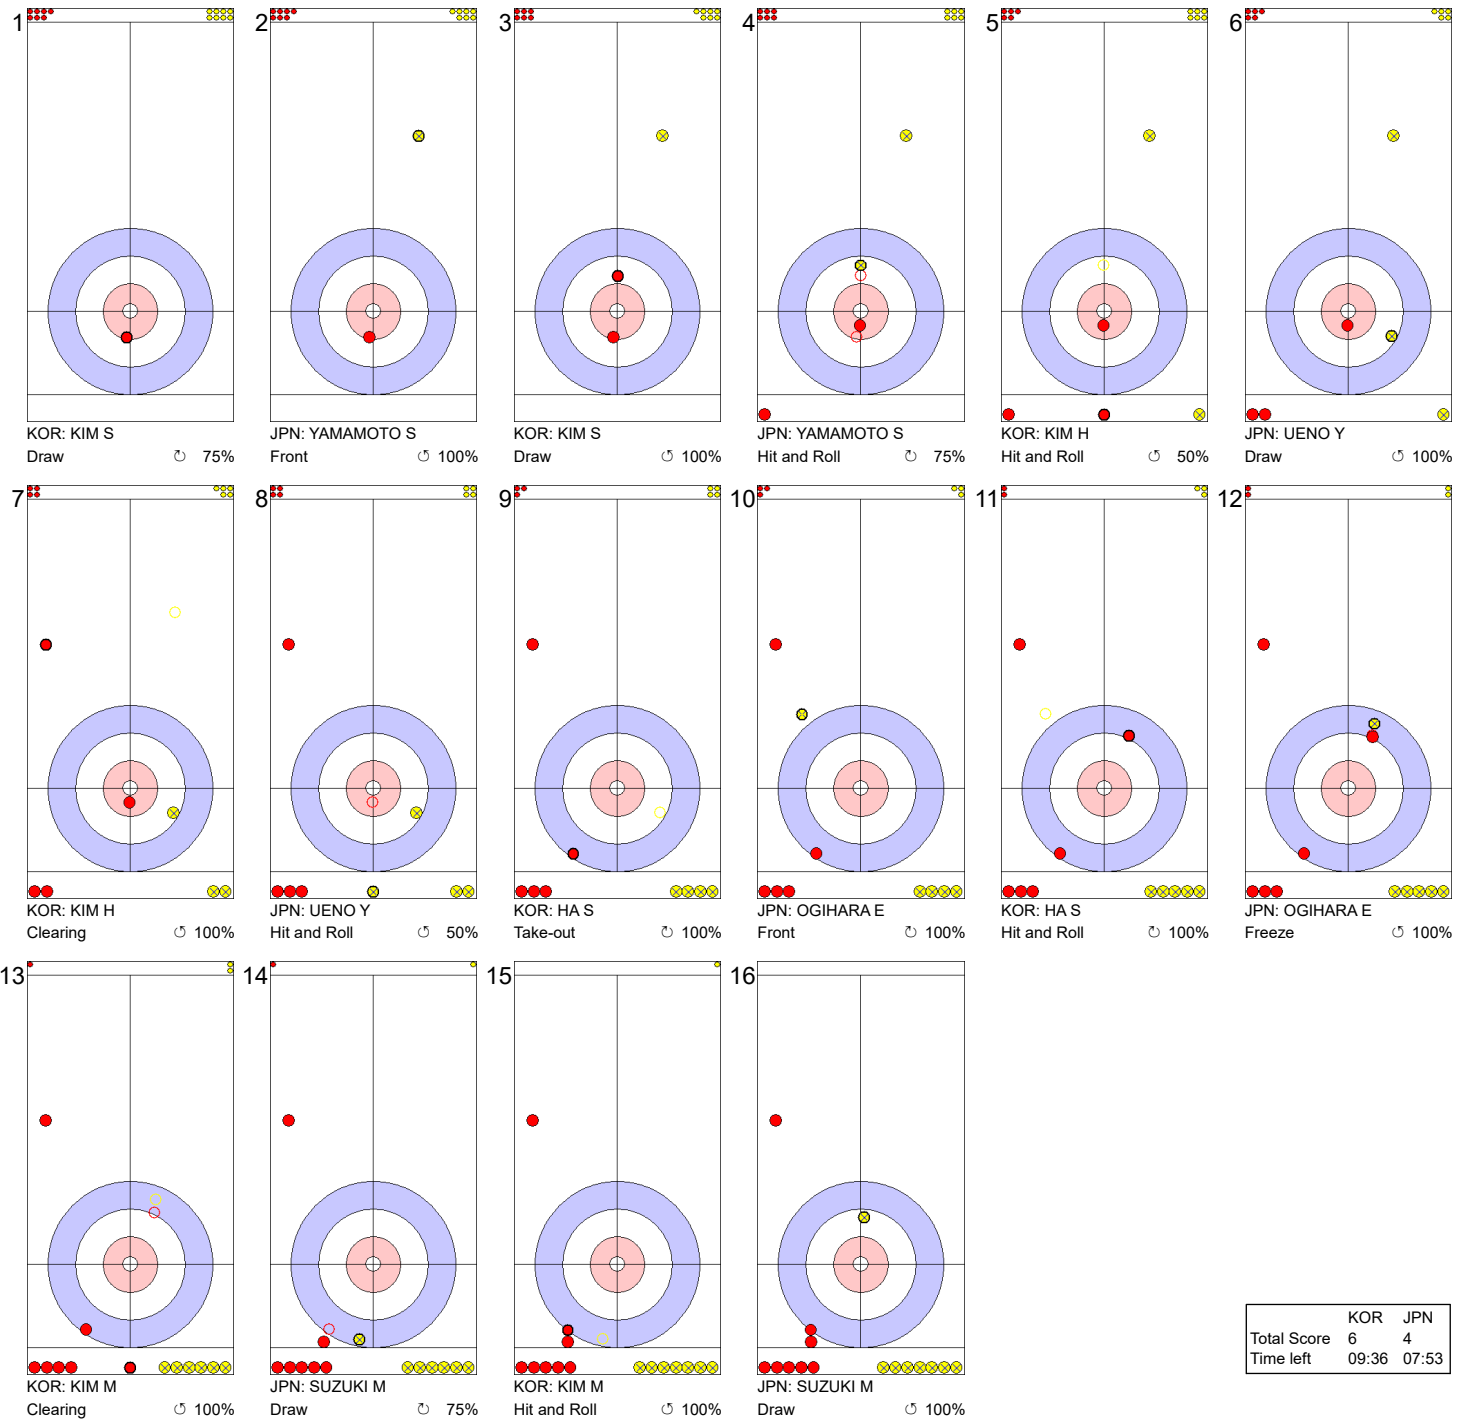

Game - Shot by Shot

End 5 ● **KOR - Korea** 3 + 1 (this end) = 4 ● **JPN - Japan** 2 + 0 (this end) = 2

	KOR	JPN
Total Score	4	2
Time left	21:35	22:28

Legend:
 ↻ Clockwise ↺ Counter-clockwise - Not considered

Game - Shot by Shot

	KOR	JPN
Total Score	4	3
Time left	17:53	17:58

Legend:
 Clockwise
  Counter-clockwise
 - Not considered

WJCC 2020
Krasnoyarsk, Russia

World Junior Curling Championships 2020
Crystal Ice Arena
Women

FRI 21 FEB 2020
Start Time 19:00

Semi-final - Sheet B

Game - Shot by Shot

Legend:
 ↻ Clockwise ↺ Counter-clockwise - Not considered

Game - Shot by Shot

End 8 ● **KOR - Korea** 6 + 0 (this end) = 6 ⊗ **JPN - Japan** 3 + 1 (this end) = 4

Semi-final - Sheet B

Game - Shot by Shot

End 9 ● **KOR - Korea** 6 + 2 (this end) = 8 ⊗ **JPN - Japan** 4 + 0 (this end) = 4

	KOR	JPN
Total Score	8	4
Time left	05:52	02:20

Legend:
 ↻ Clockwise ↺ Counter-clockwise - Not considered