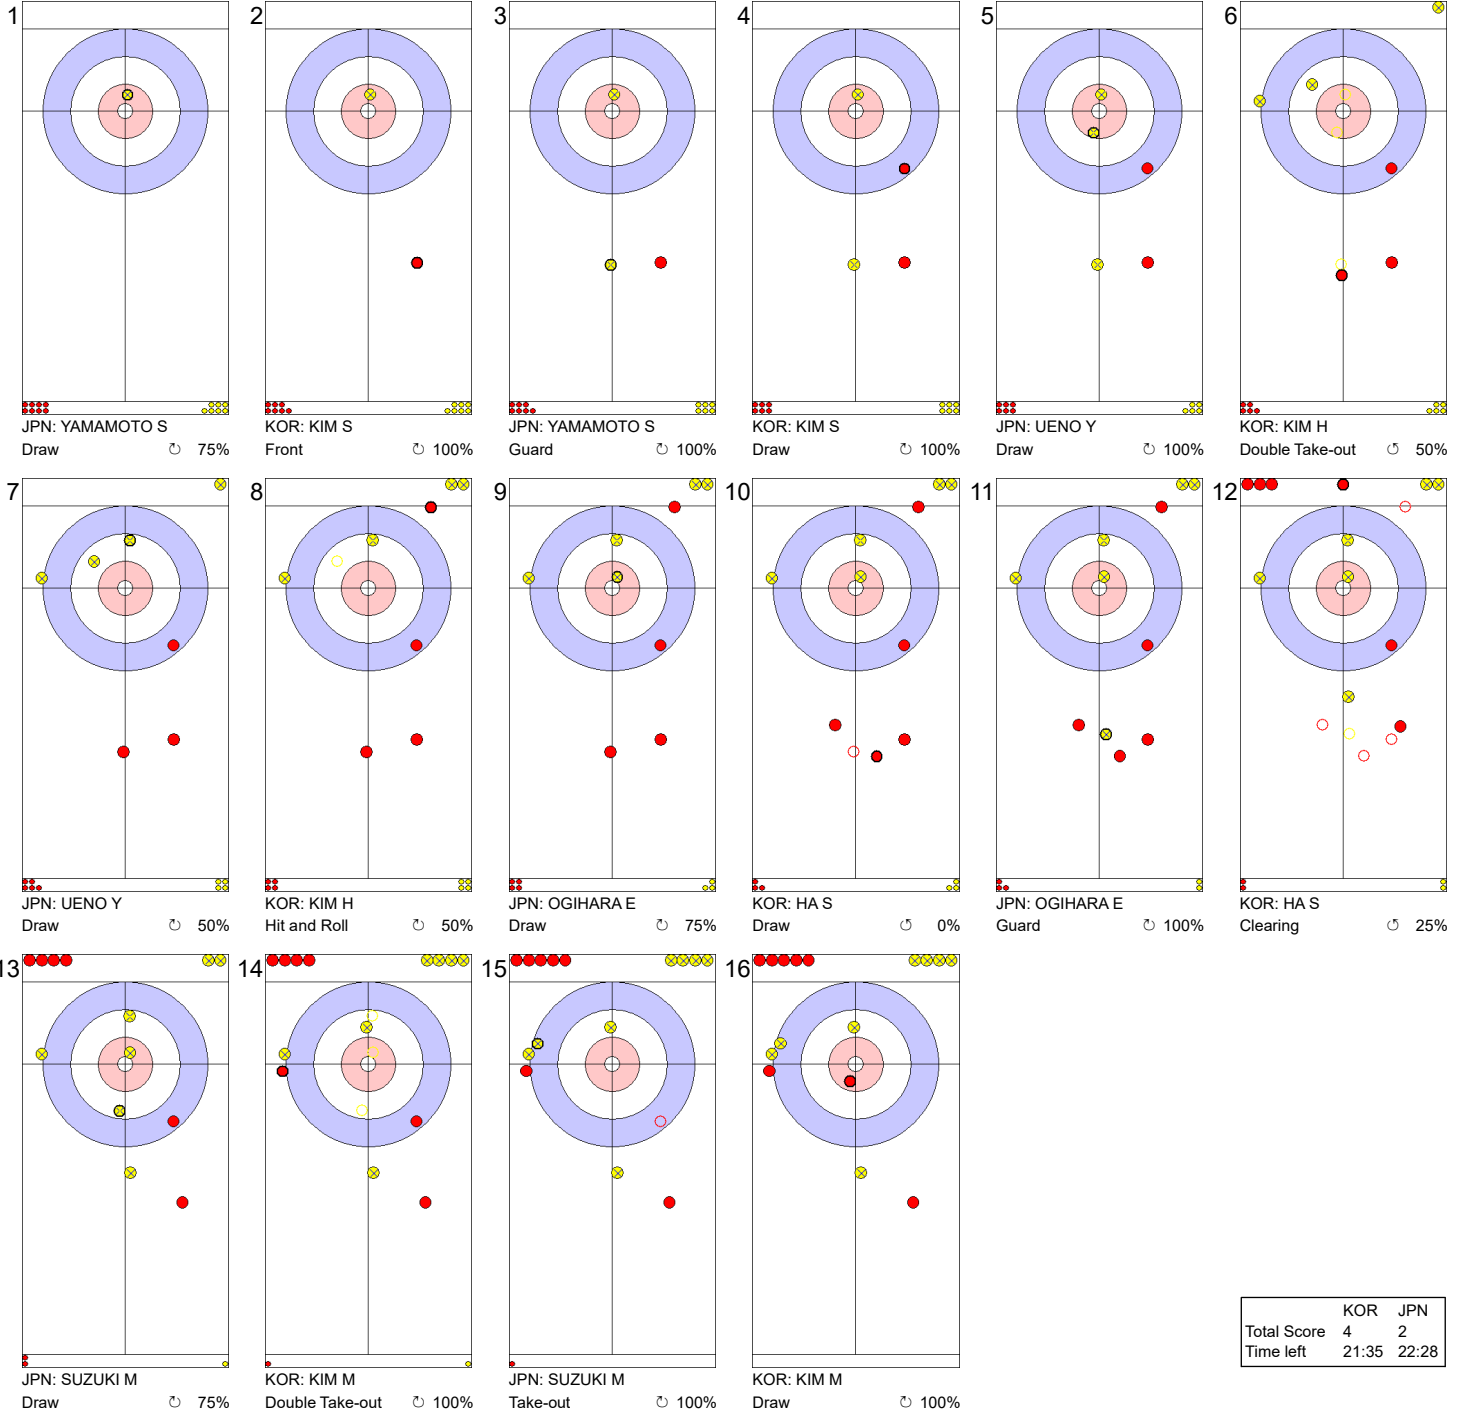

	KOR	JPN
Total Score	2	0
Time left	35:41	36:08

Legend:
 ↻ Clockwise ↺ Counter-clockwise - Not considered

Game - Shot by Shot

Legend:
 ↻ Clockwise ↺ Counter-clockwise - Not considered

Game - Shot by Shot

End 3 ● **KOR - Korea** 2 + 1 (this end) = 3 ● **JPN - Japan** 1 + 0 (this end) = 1

	KOR	JPN
Total Score	3	1
Time left	29:21	30:43

Legend:
 ↻ Clockwise ↺ Counter-clockwise - Not considered

Game - Shot by Shot

	KOR	JPN
Total Score	3	2
Time left	26:31	27:24

Legend:
 ⌚ Clockwise ⌚ Counter-clockwise - Not considered

Game - Shot by Shot

End 5 ● **KOR - Korea** 3 + 1 (this end) = 4 ● **JPN - Japan** 2 + 0 (this end) = 2

	KOR	JPN
Total Score	4	2
Time left	21:35	22:28

Legend:
 ↻ Clockwise ↺ Counter-clockwise - Not considered