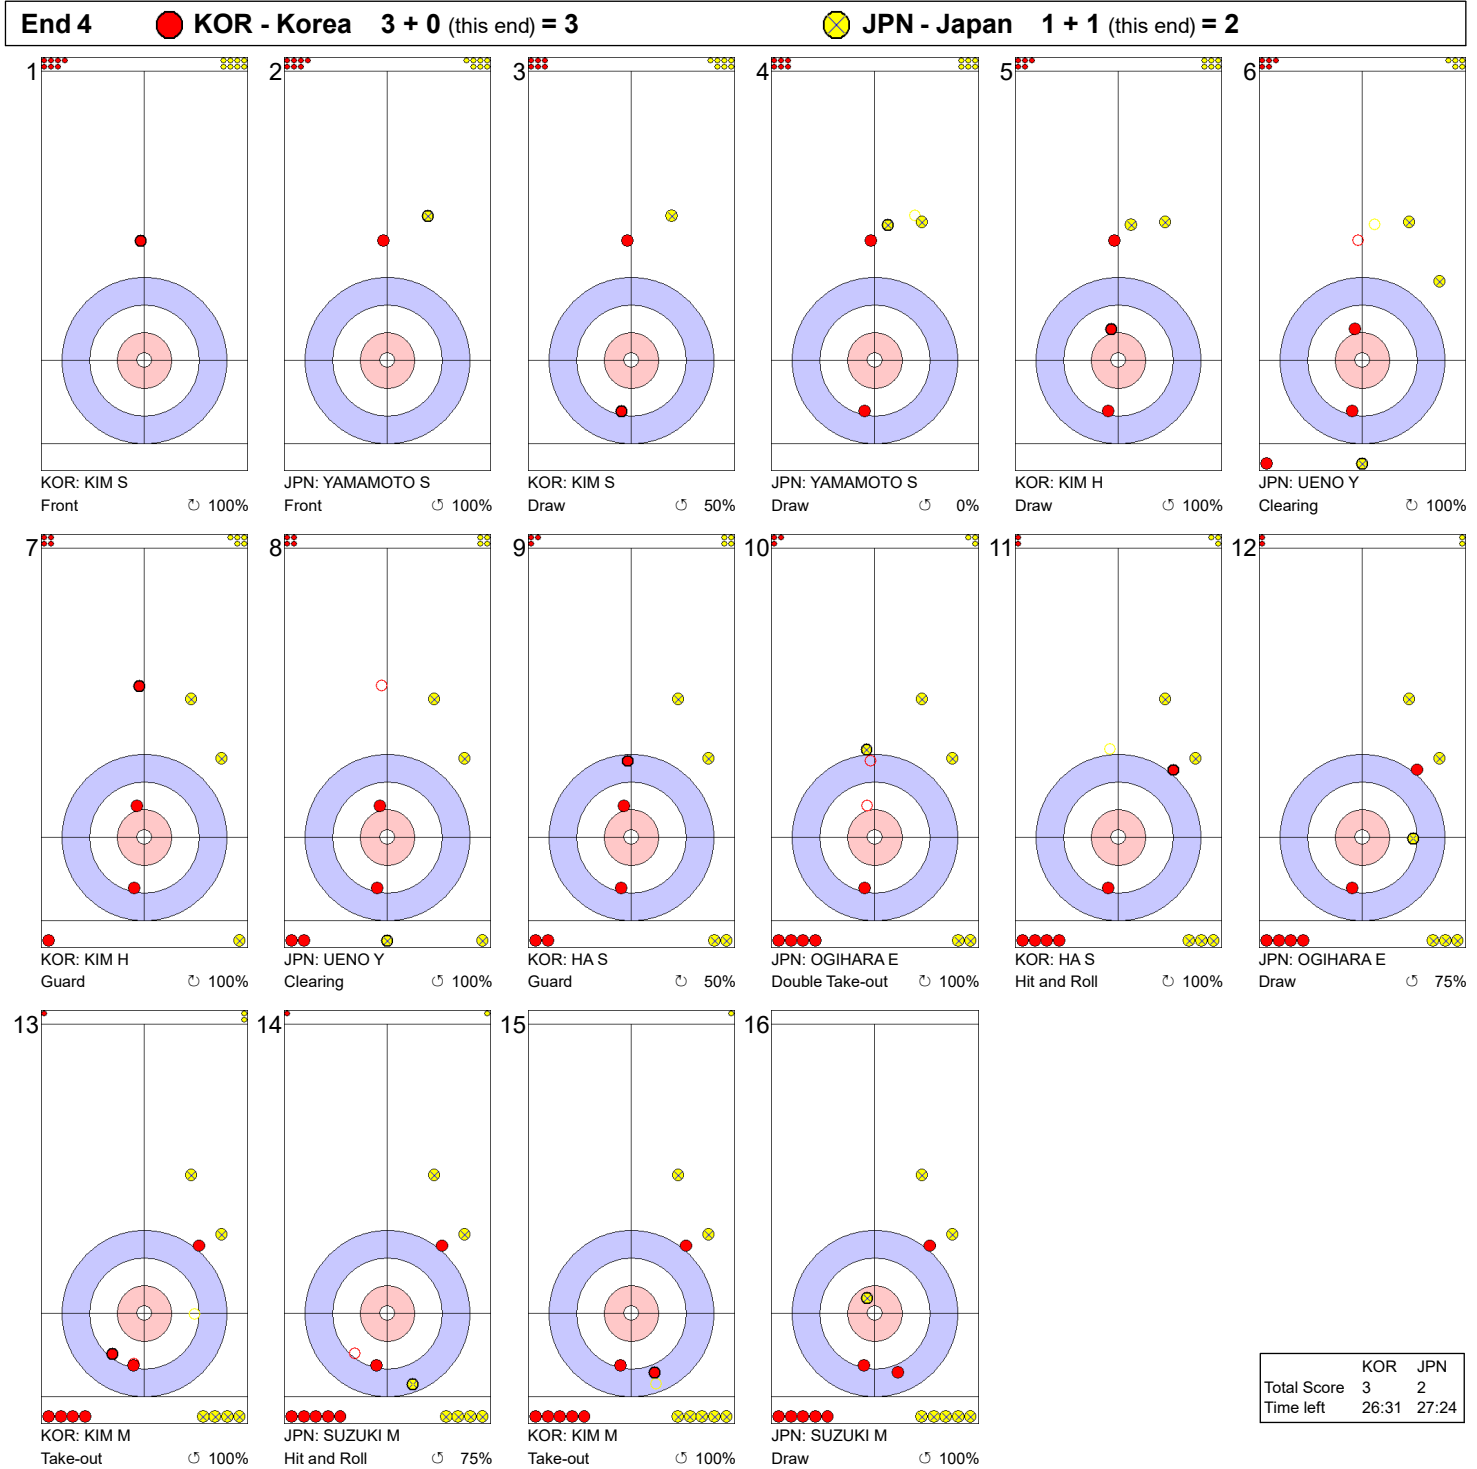

WJCC 2020
Krasnoyarsk, Russia

FRI 21 FEB 2020
Start Time 19:00

World Junior Curling Championships 2020
Crystal Ice Arena
Women

Semi-final - Sheet B

Game - Shot by Shot

End 1 ● **KOR - Korea** 0 + 2 (this end) = 2 ⊗ **JPN - Japan** 0 + 0 (this end) = 0

	KOR	JPN
Total Score	2	0
Time left	35:41	36:08

Legend:
 ↻ Clockwise ↺ Counter-clockwise - Not considered

Game - Shot by Shot

Legend:
 ↻ Clockwise ↺ Counter-clockwise - Not considered

Game - Shot by Shot

End 3 ● **KOR - Korea** 2 + 1 (this end) = 3 ● **JPN - Japan** 1 + 0 (this end) = 1

	KOR	JPN
Total Score	3	1
Time left	29:21	30:43

Legend:
 ↻ Clockwise ↺ Counter-clockwise - Not considered

Game - Shot by Shot

	KOR	JPN
Total Score	3	2
Time left	26:31	27:24

Legend:
 ⌚ Clockwise ⌚ Counter-clockwise - Not considered

Game - Shot by Shot

End 5 ● **KOR - Korea** 3 + 1 (this end) = 4 ● **JPN - Japan** 2 + 0 (this end) = 2

	KOR	JPN
Total Score	4	2
Time left	21:35	22:28

Legend:
 ↻ Clockwise ↺ Counter-clockwise - Not considered